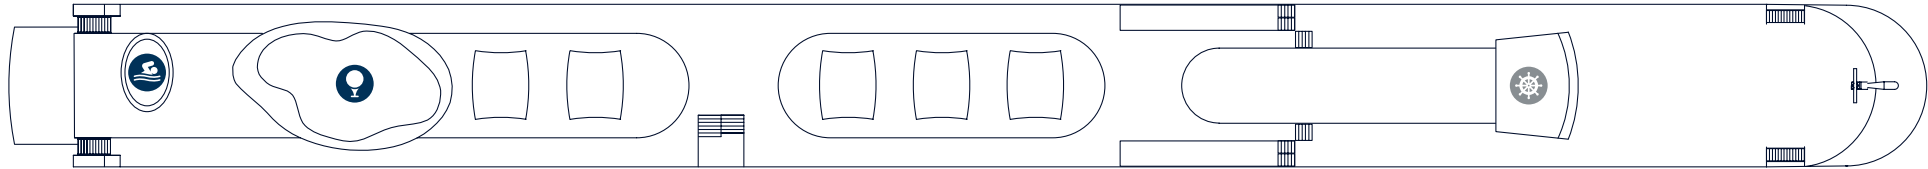

MS Viva Moments

Deckplan | Deck plan

Sonnendeck | Sun deck

Diamant Deck | Diamond Deck No. 300

Rubin Deck | Ruby Deck No. 200

Smaragd Deck | Emerald Deck No. 100

Legende

- | | | | |
|-------------|---------------|------------|------------------------------|
| Eingang | Bistro | Golf | Zweitbettkabine ¹ |
| Aufzug | Panoramasalon | Wellness | Zweitbettkabine ² |
| Rezeption | Live Cooking | WC | Suite ³ |
| Travel Desk | Friseur | Küche | Junior Suite ¹ |
| Bordshop | Pool | Steuerhaus | |
| Restaurant | Fitness | Besatzung | |
| Bar | | | |

Key

- | | | | |
|----------------|----------------|------------|---------------------------|
| Entrance | Bistro | Golf | Double Cabin ¹ |
| Elevator | Panorama Salon | Wellness | Double Cabin ² |
| Reception Desk | Live Cooking | Restrooms | Suite ³ |
| Travel Desk | Hairdresser | Kitchen | Junior Suite ¹ |
| Bordshop | Pool | Wheelhouse | |
| Restaurant | Fitness | Crew | |
| Bar | | | |