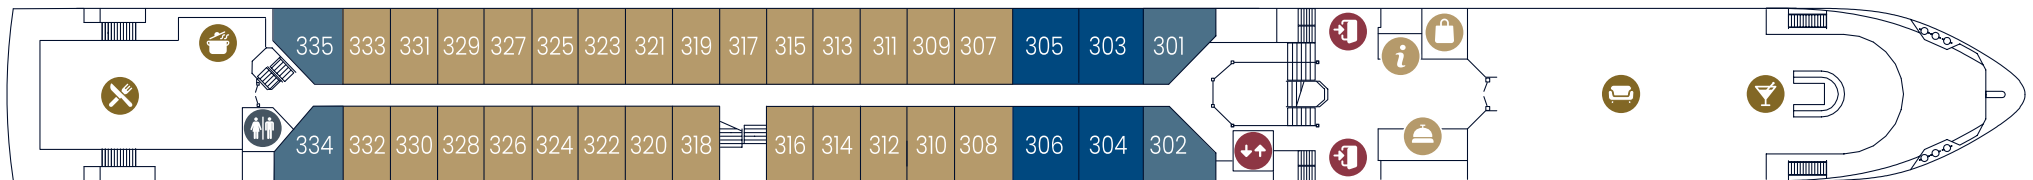

MS Viva Moments

Deckplan | Deck plan

Sonnendeck | Sun deck

Diamant Deck | Diamond Deck No. 300

Rubin Deck | Ruby Deck No. 200

Smaragd Deck | Emerald Deck No. 100

Legende

- | | | | |
|-------------|---------------|------------|------------------------------|
| Eingang | Bistro | Golf | Zweitbettkabine ¹ |
| Aufzug | Panoramasalon | Wellness | Zweitbettkabine ² |
| Rezeption | Live Cooking | WC | Suite ³ |
| Travel Desk | Friseur | Küche | Junior Suite ¹ |
| Bordshop | Pool | Steuerhaus | |
| Restaurant | Fitness | Besatzung | |
| Bar | | | |

Key

- | | | | |
|----------------|----------------|------------|---------------------------|
| Entrance | Bistro | Golf | Double Cabin ¹ |
| Elevator | Panorama Salon | Wellness | Double Cabin ² |
| Reception Desk | Live Cooking | Restrooms | Suite ³ |
| Travel Desk | Hairdresser | Kitchen | Junior Suite ¹ |
| Bordshop | Pool | Wheelhouse | |
| Restaurant | Fitness | Crew | |
| Bar | | | |